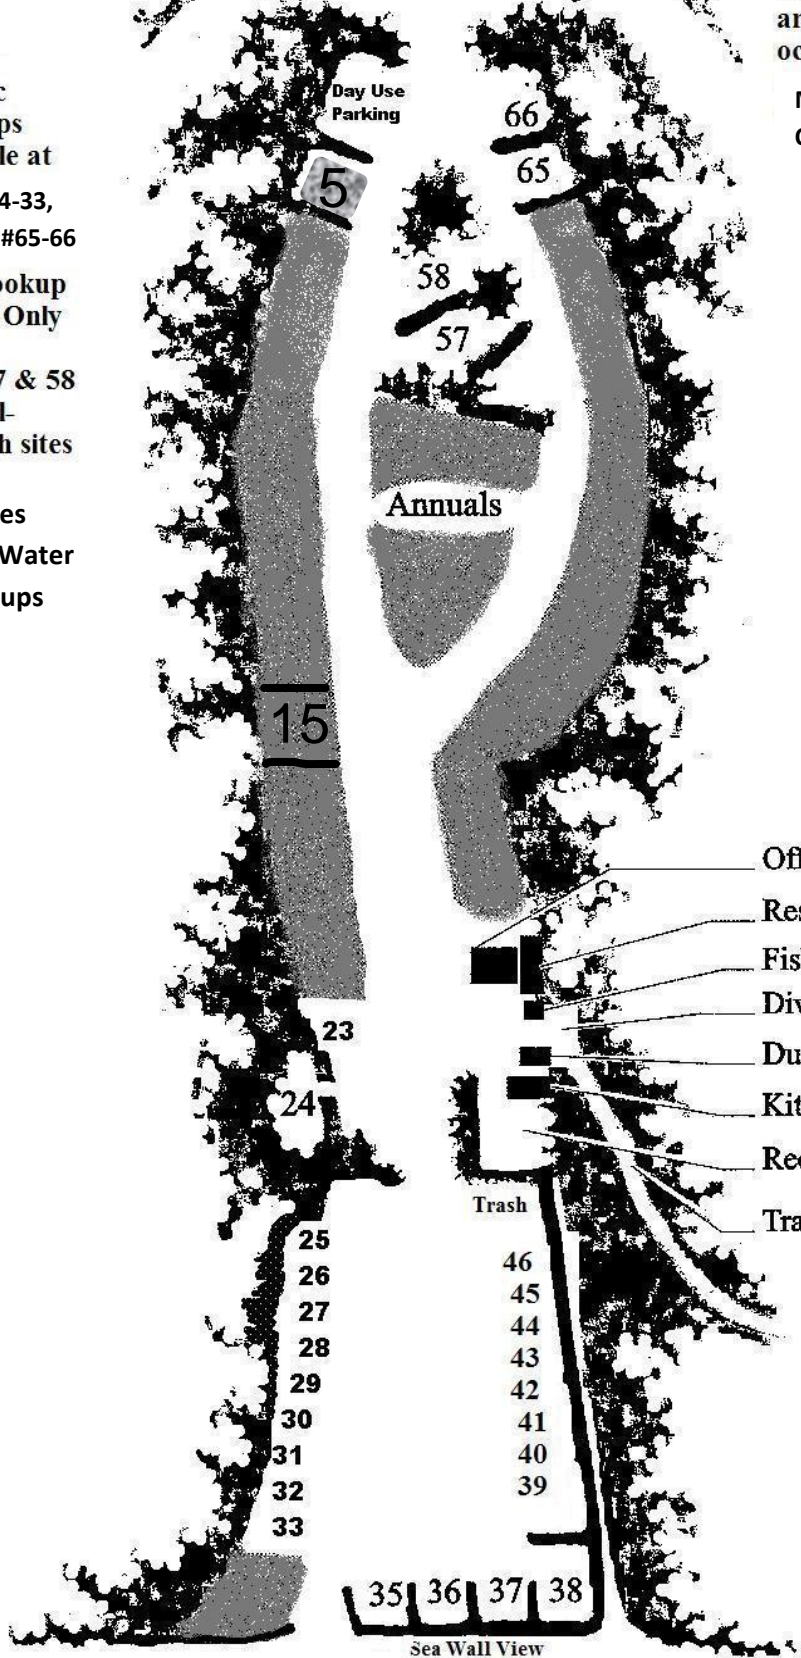

Coast Highway One

The shaded areas are occupied by Members/ Owners

Electric Hookups available at Sites #24-33, #57-58, #65-66  
Full Hookup Site 23 Only  
Sites 57 & 58 are pull-through sites  
All Sites Have Water Hook ups

- Office
- Restrooms
- Fish Cleaning
- Dive Gear Wash
- Dump Station
- Kitchenette
- Rec Area
- Trail to Town

Anchor Bay Beach